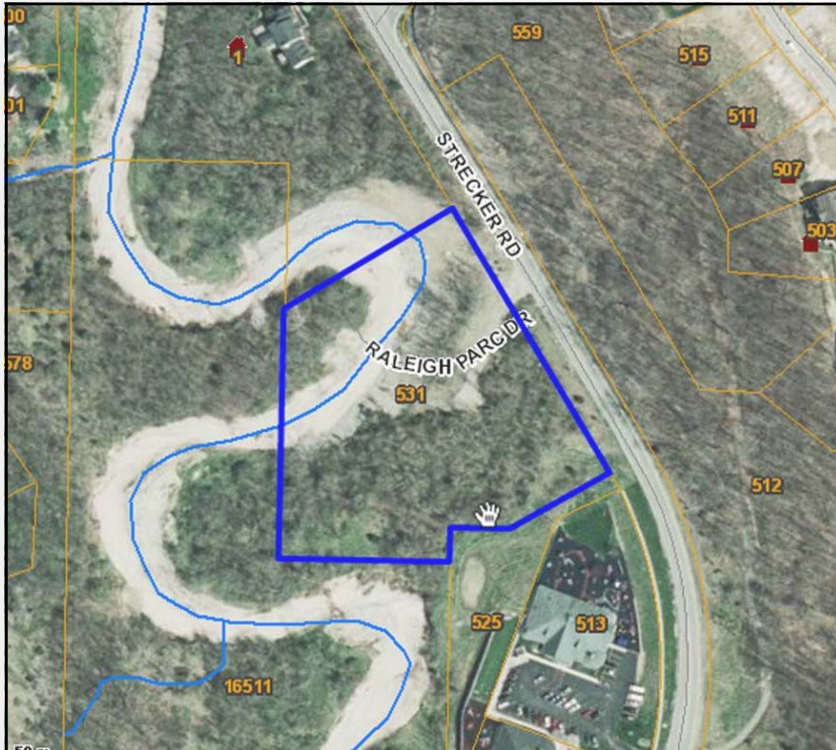

*513 Strecker Rd.
Wildwood, Mo 63011*

SALE PRICE: \$149,900

*Matt Shaw
(314) 503-4872
matt@shawrealtors.com*

**Great 3+ acre lot with no restrictions in
Rockwood School district.**

DIRECTIONS: Clayton Road west to Right (north) on Strecker Road to property on left.