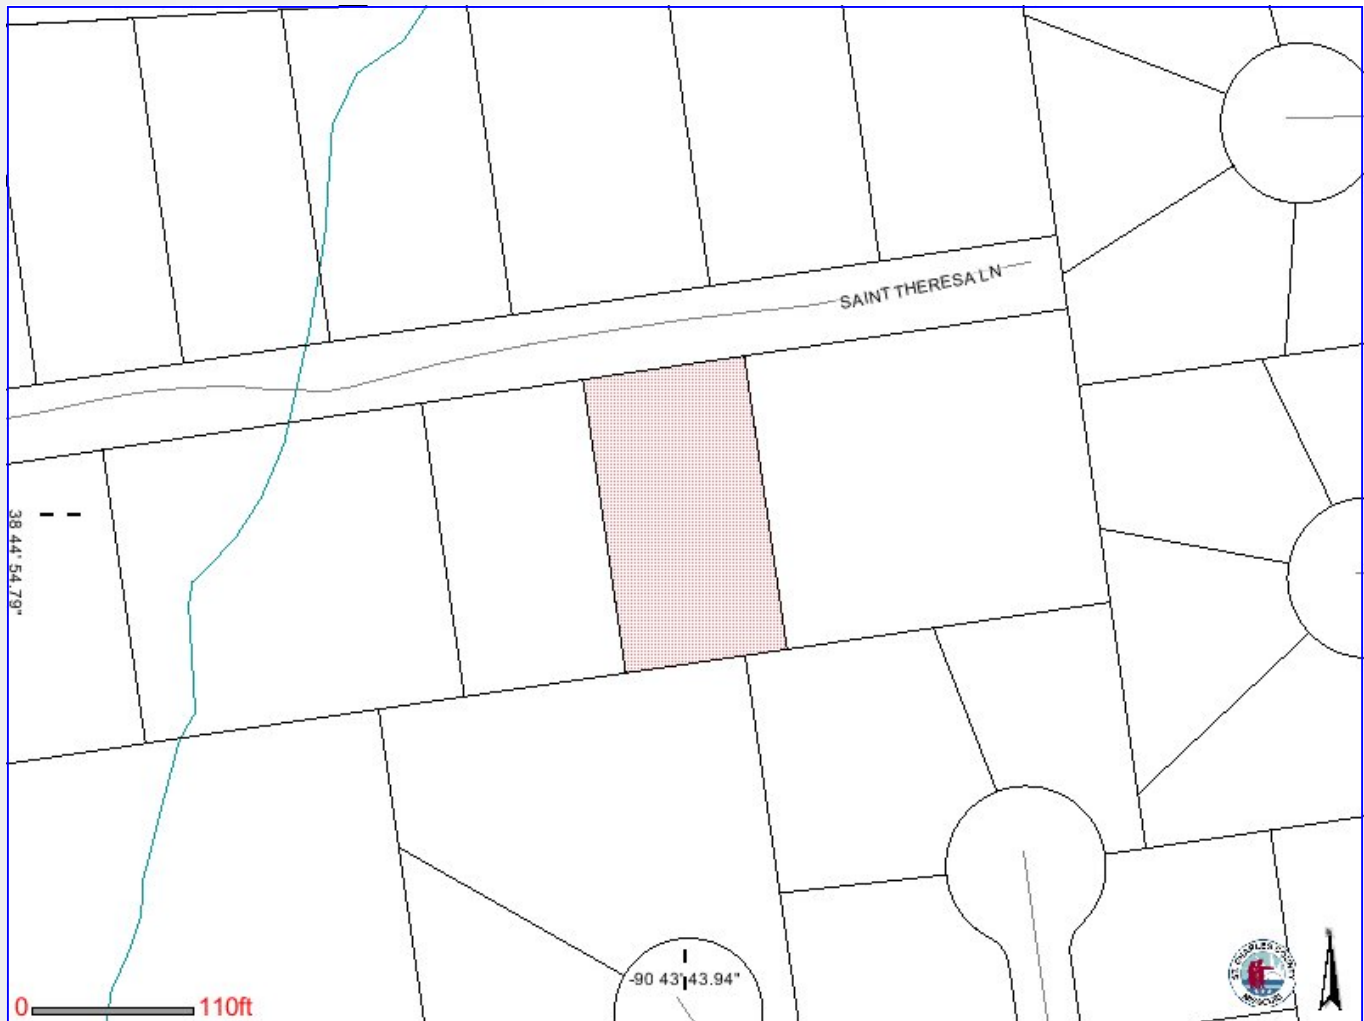

Lot 11 St. Theresa Ln Dardenne Prairie, Mo 63368

SALE PRICE: \$107,500

Contact

*Cathy Shaw-Connely
(636) 346-4960
squawky1@aol.com*

*Tom Shaw Jr.
(314) 283-5064
tomshawjr@yahoo.com*

Wow new price, new season, what a price reduction! This beautiful open and scattered wooded picturesque lot is just waiting for a family to build their own custom home....See additional listing for combination of Lot 11 and Lot 10 for 229,000.00 for a total of approx one acre.

DIRECTIONS:

Hwy 40 west to right on Winghaven Blvd. to right on Falcon Hill Pkwy., to right on Bates Road to left on St. Theresa Ln.

200 Long Road ♦ Suite 160 ♦ Chesterfield, Missouri 63005

Office: (636) 532-1922 ♦ Fax: (636) 532-0222 ♦ info@shawrealtors.com ♦ www.shawrealtors.com

Area Information / Property Description

County	St. Charles
Subdivision	St. Francis Farm
School District	Zumwalt West
High School	Zumwalt West
Middle School	West Middle
Elementary School	Twin Chimneys
Lot Size	.5051± Acres
Lot Description	Some Trees, Level
Street Access	Concrete
Taxes	\$ 1258.00 2009
Associations Fees & Restrictions	None
Utilities	Water: Not Connected Electric: Yes Phone: Yes Sewer: Not Connected