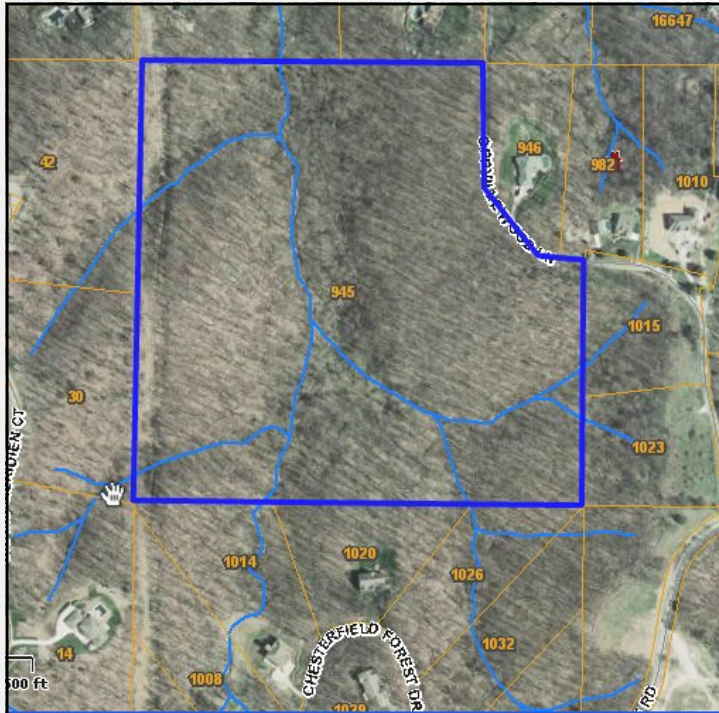

*945 Orrville Road  
Wildwood, Mo 63005*

***SALE PRICE: \$500,000***

*Cathy Shaw  
(636) 346-4960  
sqauwky1@aol.com*

Beautiful wooded 37+/- acres in the heart of Wildwood. Looking for privacy for your own personal estate, yet close to everything? This is definitely it! Also, possible for a three acre lot development.

**DIRECTIONS:**

*Wild Horse Creek Road to left on Hwy 109 to left on Eatherton Road to right on Orrville Road to left on Orrville Wood Lane to property on left.*

200 Long Road ♦ Suite 160 ♦ Chesterfield, Missouri 63005

### Area Information / Property Description

County	St. Louis
Subdivision	None
School District	Rockwood
High School	Lafayette
Middle School	Rock Valley
Elementary School	Babler
Lot Size	36.23± Acres
Lot Description	Wooded
Street Access	Private
Taxes	\$ 6963.00 2011
Associations Fees & Restrictions	None
Utilities	Water: None Electric: Yes Phone: Yes Sewer: None