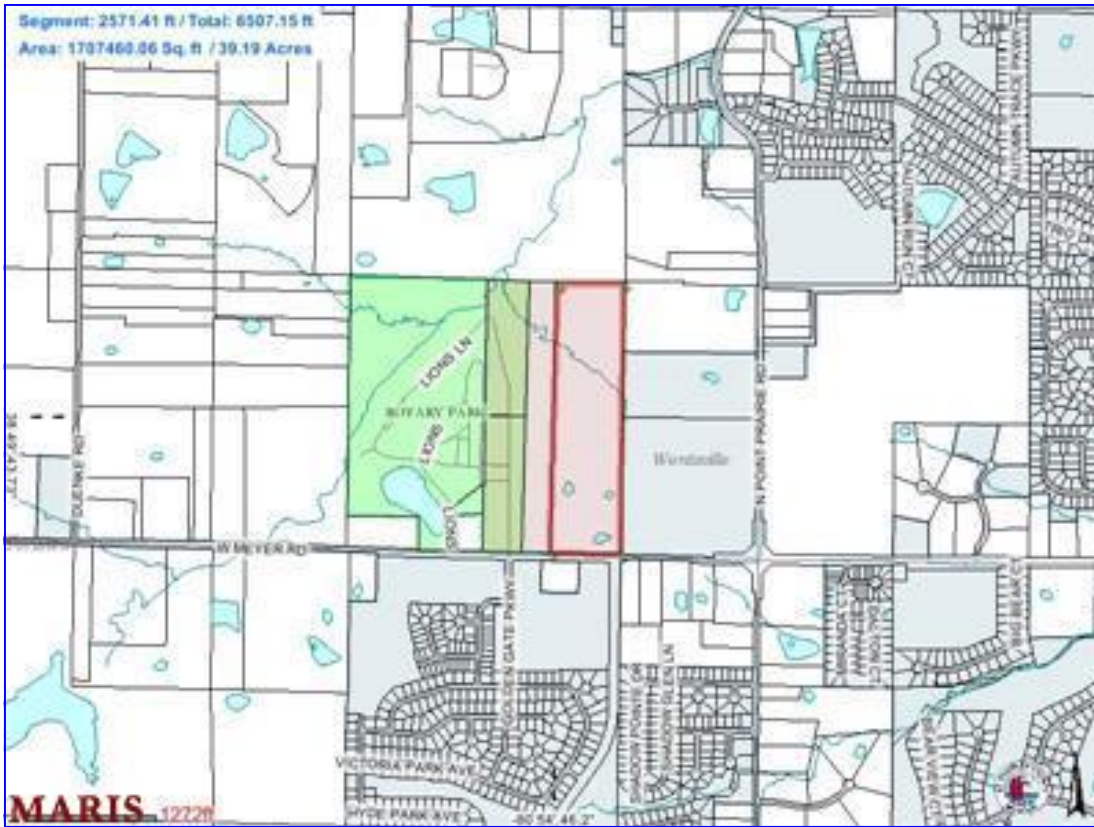

DIRECTIONS:

West of Wentzville on North outer rd to Point Prairie North to W Meyer rd West 1/2 mi to property on North adjacent to Rotary Park

200 Long Road ♦ Suite 160 ♦ Chesterfield, Missouri 63005

Office: (636) 532-1922 ♦ Fax: (636) 532-0222 ♦ info@shawrealtors.com ♦ www.shawrealtors.com

Area Information / Property Description

County	St. Charles
Subdivision	None
School District	Wentzville
High School	Holt
Middle School	Holt
Elementary School	Wentzville
Lot Size	40.00± Acres
Lot Description	Pasture, Gently Rolling, Wooded
Street Access	Asphalt
Taxes	Call Agent
Associations Fees & Restrictions	None
Utilities	Water: Public Electric: Yes Phone: Yes Sewer: None