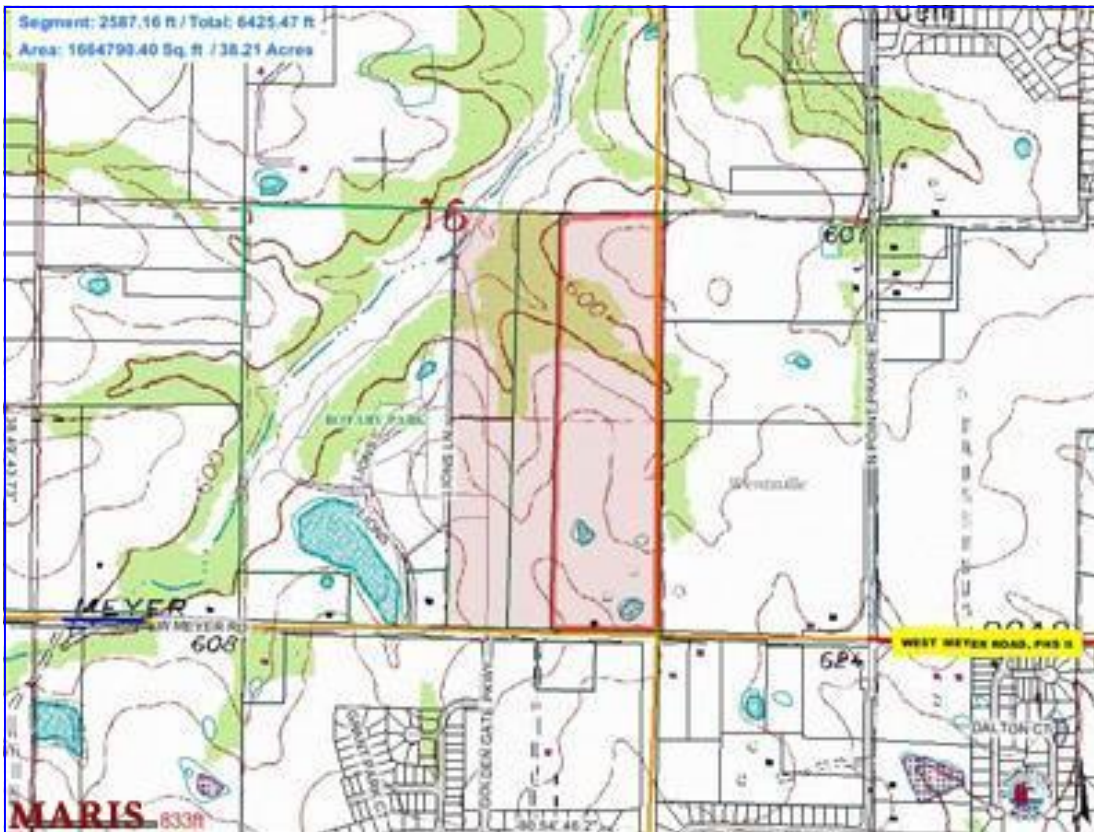

DIRECTIONS:

West of Wentzville on North outer rd to Point Prairie North to W Meyer rd West 1/2 mi to property on North adjacent to Rotary Park

200 Long Road ♦ Suite 160 ♦ Chesterfield, Missouri 63005

Office: (636) 532-1922 ♦ Fax: (636) 532-0222 ♦ info@shawrealtors.com ♦ www.shawrealtors.com

Area Information / Property Description

County	St. Charles
Subdivision	None
School District	Wentzville
High School	Holt
Middle School	Holt
Elementary School	Wentzville
Lot Size	40.00± Acres
Lot Description	Pasture, Gently Rolling, Wooded
Street Access	Asphalt
Taxes	Call Agent
Associations Fees & Restrictions	None
Utilities	Water: Public Electric: Yes Phone: Yes Sewer: None