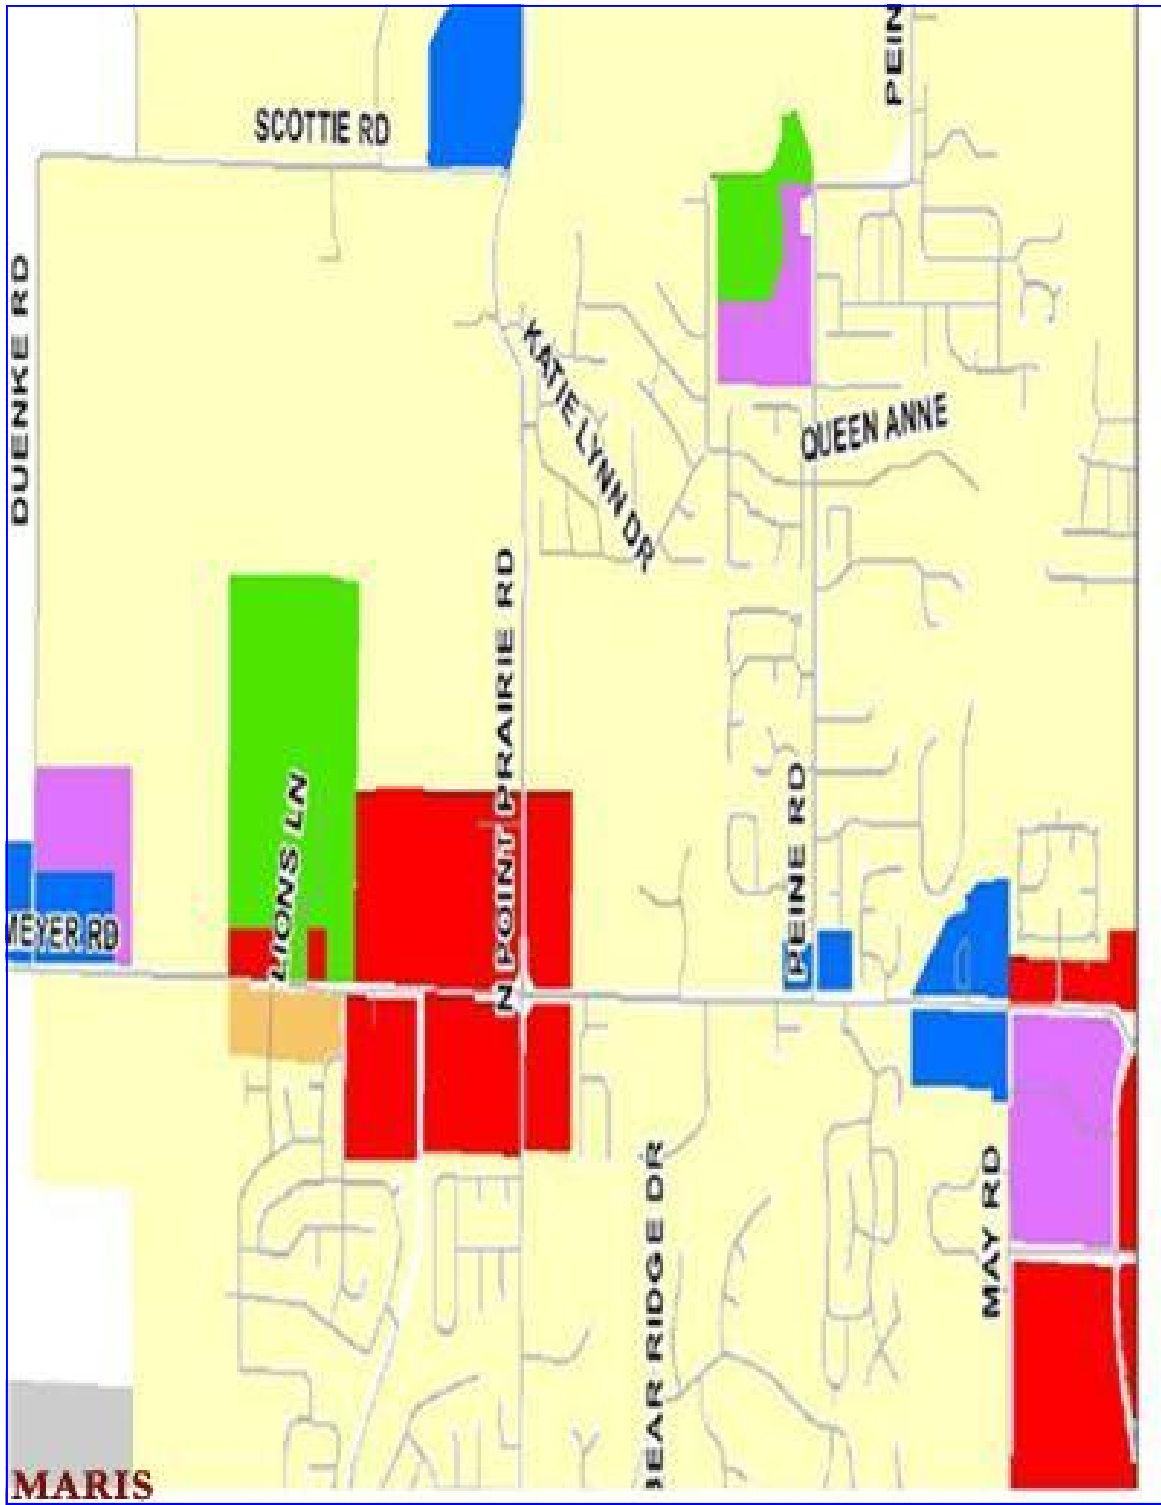

The information contained herein has been supplied to us by the owner of this property or by a third party. Tom Shaw Realtors does not guarantee its accuracy and recommends buyers or tenant to verify all information herein and to obtain a full boundary survey before buying said home or property. **PRICES AND SPECIFICATIONS ARE SUBJECT TO CHANGE WITHOUT NOTICE**